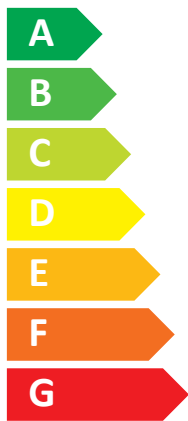

ENERG
енергия · ενεργεια

Oilon

MH 11

A⁺⁺

A

Two icons showing sound power level: a speaker inside a house with the value 53 dB, and a speaker outside a house with a dash and dB. In the background, a map of Europe is shown with various shades of blue.

Legend for power consumption: a dark blue square for 10 kW, a medium blue square for 10 kW, and a light blue square for 10 kW.

Icon representing energy saving, showing a clock face with a dashed line and a coin with an arrow pointing to it.