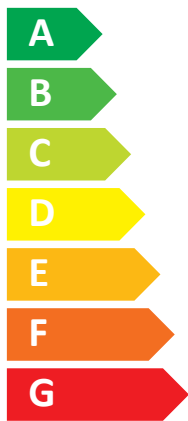

ENERG
енергия · ενεργεια

Oilon

MH 9

A⁺⁺

A

Two icons showing sound power level. The top icon shows a speaker inside a house with the value **51 dB**. The bottom icon shows a speaker outside a house with the value **- dB**.

Three icons representing energy consumption. The top icon is a dark blue square with the text **09 kW**. The middle icon is a medium blue square with the text **09 kW**. The bottom icon is a light blue square with the text **09 kW**.

An icon representing energy saving, showing a clock face with a dashed line and a stack of coins with an arrow pointing down towards it.